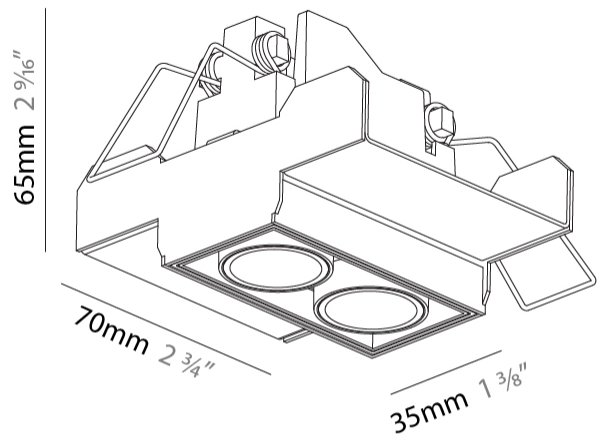

GENERAL

Series: Magiq Micro Dot
 Subseries: Magiq 2 Cell Micro-Dot
 Brand: Prolicht
 Division: Architectural
 Mounting Type: Trimless
 Mounting Location: Ceiling
 Subcategory: Downlight

PHYSICAL

Shape: Rectangle
 Length (mm): 70
 Length (in): 2 ¾
 Width (mm): 35
 Width (in): 1 ⅜
 Height (mm): 65
 Height (in): 2 ⅞
 Ceiling Thickness (mm): 12.5
 Ceiling Thickness (in): 1/2
 Min. Recessing Depth (mm): 100
 Min. Recessing Depth (in): 3 ⅝
 Light Distribution: Downlight
 Weight (kg): 0.241
 Weight (lbs): 0.53
 Fixture Finish: BLK
 Fixture Material: Aluminum Die Cast
 Cut-out Measurements: 82mm / 3 1/4" x 42mm / 1 5/8"
 Upon Request: Unique Ceiling Thickness

OPTICAL

Optic°: 22 / 38
 Upon Request: Special Beam Angles

RATINGS AND CERTIFICATIONS

Certified By: CSA Certified to UL and CSA Standards
 IP rating: IP44

82mm x 82mm
3 1/4" x 3 1/4"

120mm
4 3/4"

12 1/2mm
1/2"

GENERAL

Series: Magiq Micro Dot
 Subseries: Magiq 2x2 Cell Micro-Dot
 Brand: Prolicht
 Division: Architectural
 Mounting Type: Trimless
 Mounting Location: Ceiling
 Subcategory: Downlight

PHYSICAL

Shape: Square
 Length (mm): 70
 Length (in): 2 ¾
 Width (mm): 70
 Width (in): 2 ¾
 Height (mm): 65
 Height (in): 2 9/16
 Ceiling Thickness (mm): 12.5
 Ceiling Thickness (in): 1/2
 Min. Recessing Depth (mm): 100
 Min. Recessing Depth (in): 3 15/16
 Light Distribution: Downlight
 Weight (kg): 0.428
 Weight (lbs): 0.94
 Fixture Material: Aluminum Die Cast
 Cut-out Measurements: 82mm / 3 1/4" x 42mm / 1 5/8"
 Upon Request: Unique Ceiling Thickness