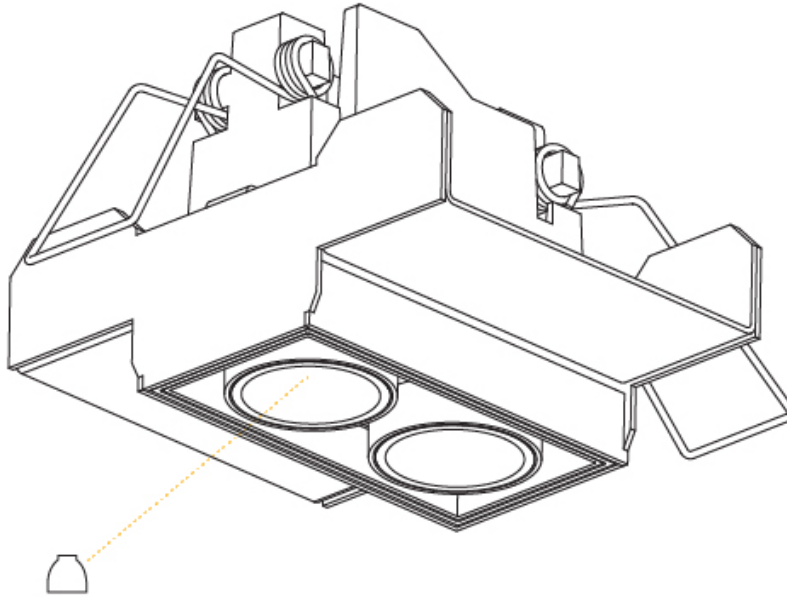

MAGIQ 2 CELL MICRO-DOT TRIMLESS

A35780-

PROJECT	_____
TYPE	_____
SPECIFIER	_____
QUANTITY	_____
DATE	_____