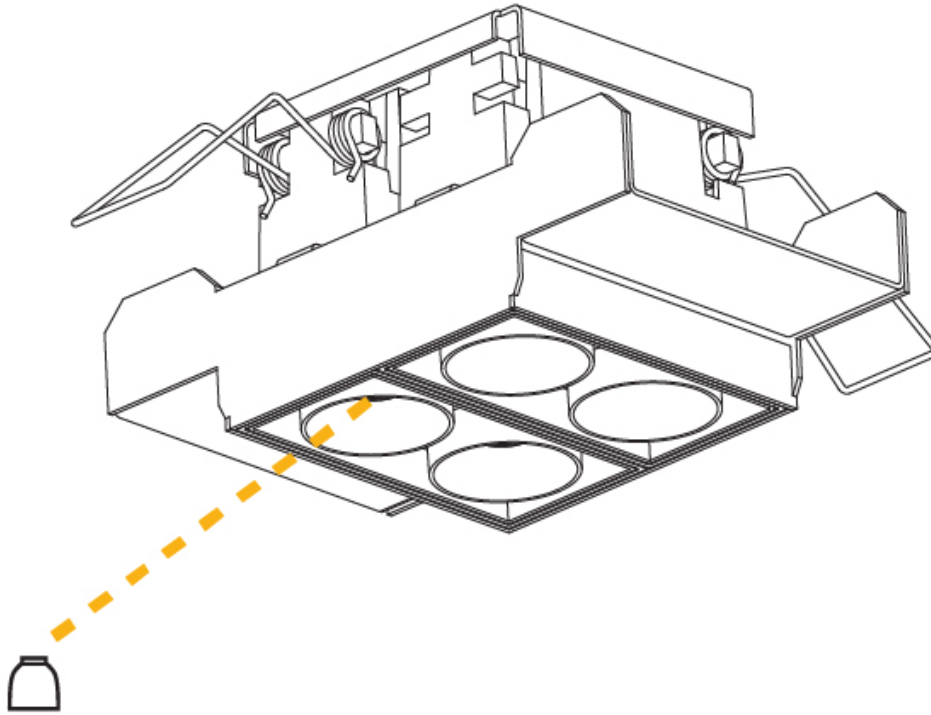

MAGIQ 2X2 CELL MICRO-DOT TRIMLESS

A35781-

PROJECT _____

TYPE _____

SPECIFIER _____

QUANTITY _____

DATE _____

A