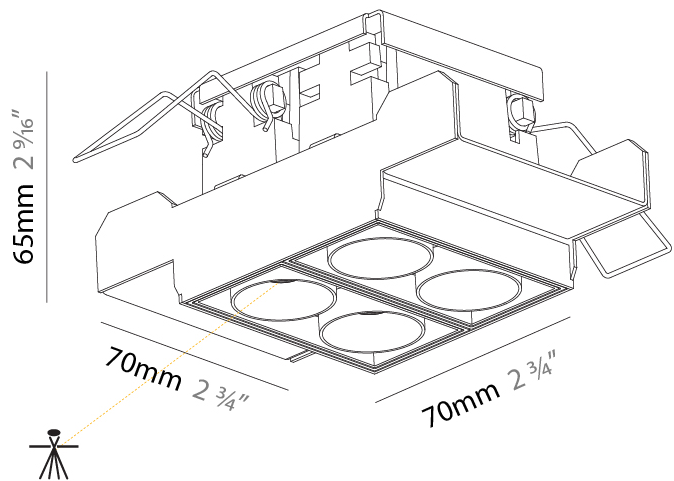

GENERAL

Series: Magiq Micro Dot
Subseries: Magiq 2x2 Cell Micro-Dot
Brand: Prolicht
Division: Architectural
Mounting Type: Trimless
Mounting Location: Ceiling
Subcategory: Downlight

PHYSICAL

Shape: Square
Length (mm): 70
Length (in): 2 ¾
Width (mm): 70
Width (in): 2 ¾
Height (mm): 65
Height (in): 2 9/16
Ceiling Thickness (mm): 12.5
Ceiling Thickness (in): 1/2
Min. Recessing Depth (mm): 100
Min. Recessing Depth (in): 3 15/16
Light Distribution: Downlight
Weight (kg): 0.428
Weight (lbs): 0.94
Fixture Material: Aluminum Die Cast
Cut-out Measurements: 82mm / 3 1/4" x 42mm / 1 5/8"
Upon Request: Unique Ceiling Thickness

ELECTRICAL

Lamp Type: LED (Zhaga Standard)
Input Wattage (W): 14.3
Total Output Wattage (W): 13.2
Dimming: Tri-Mode (Non-Dimming and Phase Dimming (120Vac only) and 0-10V Dimming)
Driver Included: No
Driver Location: Recessed Housing
Driver Type: Constant Current - Universal
Driver Class: Class 2
Housing: See components
Input Voltage (V): 120 - 277
Constant Current (MA): 1050

LED

Number of LEDs: 4
Color Temperature (°K): 2700 / 3000 / 4000
Max. Delivered Lumen (lm): 640 / 677 / 698
Nominal Lumen (lm): 880 / 930 / 960
CRI: >90 CRI
Lamp Life (hrs): 50000
Upon Request: Special Color Temperature

OPTICAL

Optic°: 22 / 38
Upon Request: Special Beam Angles

RATINGS AND CERTIFICATIONS

Certified By: CSA Certified to UL and CSA Standards
IP rating: IP44